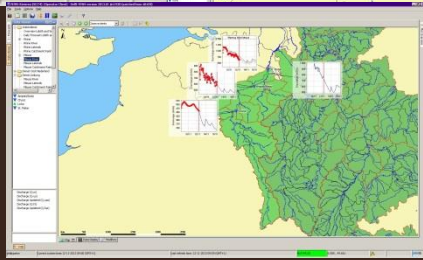

# A family of FEWS's

Overzicht Hoofdwatersysteem Nederland (uurgemiddelde)  
Periode 04-10-2016 van 11:00 tot 12:00

FEWS version 2013.01 #41930 (patched from 40450)

Rijn Maas

FEWS version 2013.01 #41930 (patched from 40450)